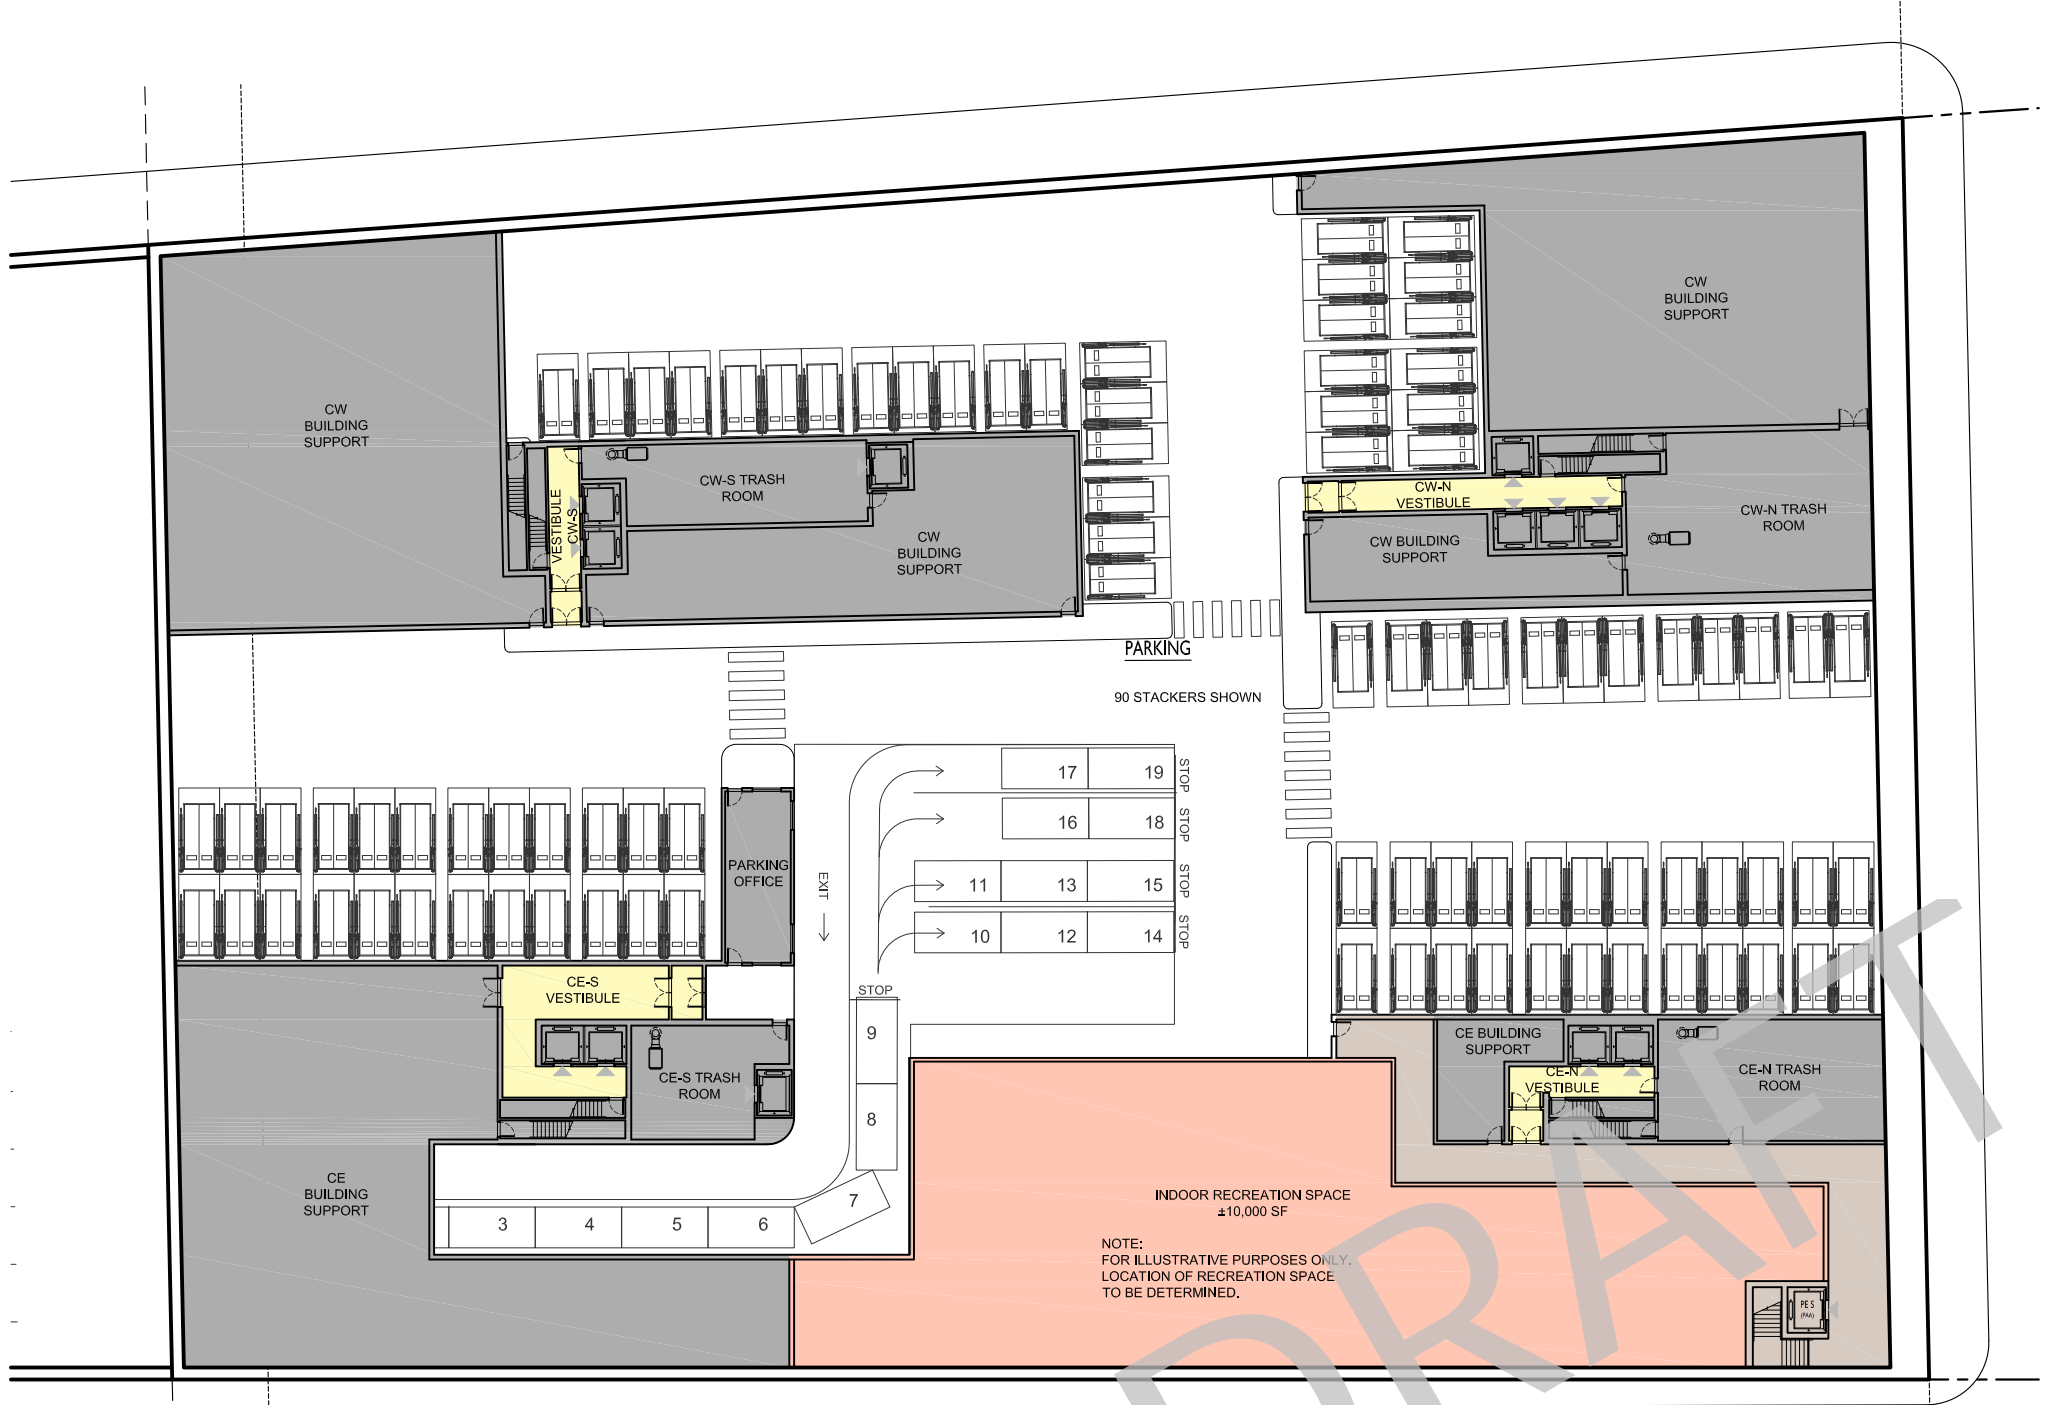

MAIL ROOM TBD

CE BUILDING SUPPORT  
TBD  
±2,500 SF

INDOOR RECREATION SPACE  
±10,000 SF

NOTE:  
FOR ILLUSTRATIVE PURPOSES ONLY.  
LOCATION OF RECREATION SPACE  
TO BE DETERMINED.

MAIL ROOM TBD

CE BUILDING  
LOBBY

RES  
(IMP)

■ INDOOR RECREATION SPACE: ±10,000 SF

AT GRADE OPTION

INDOOR RECREATION SPACE: ±10,000 SF

BELOW GRADE OPTION